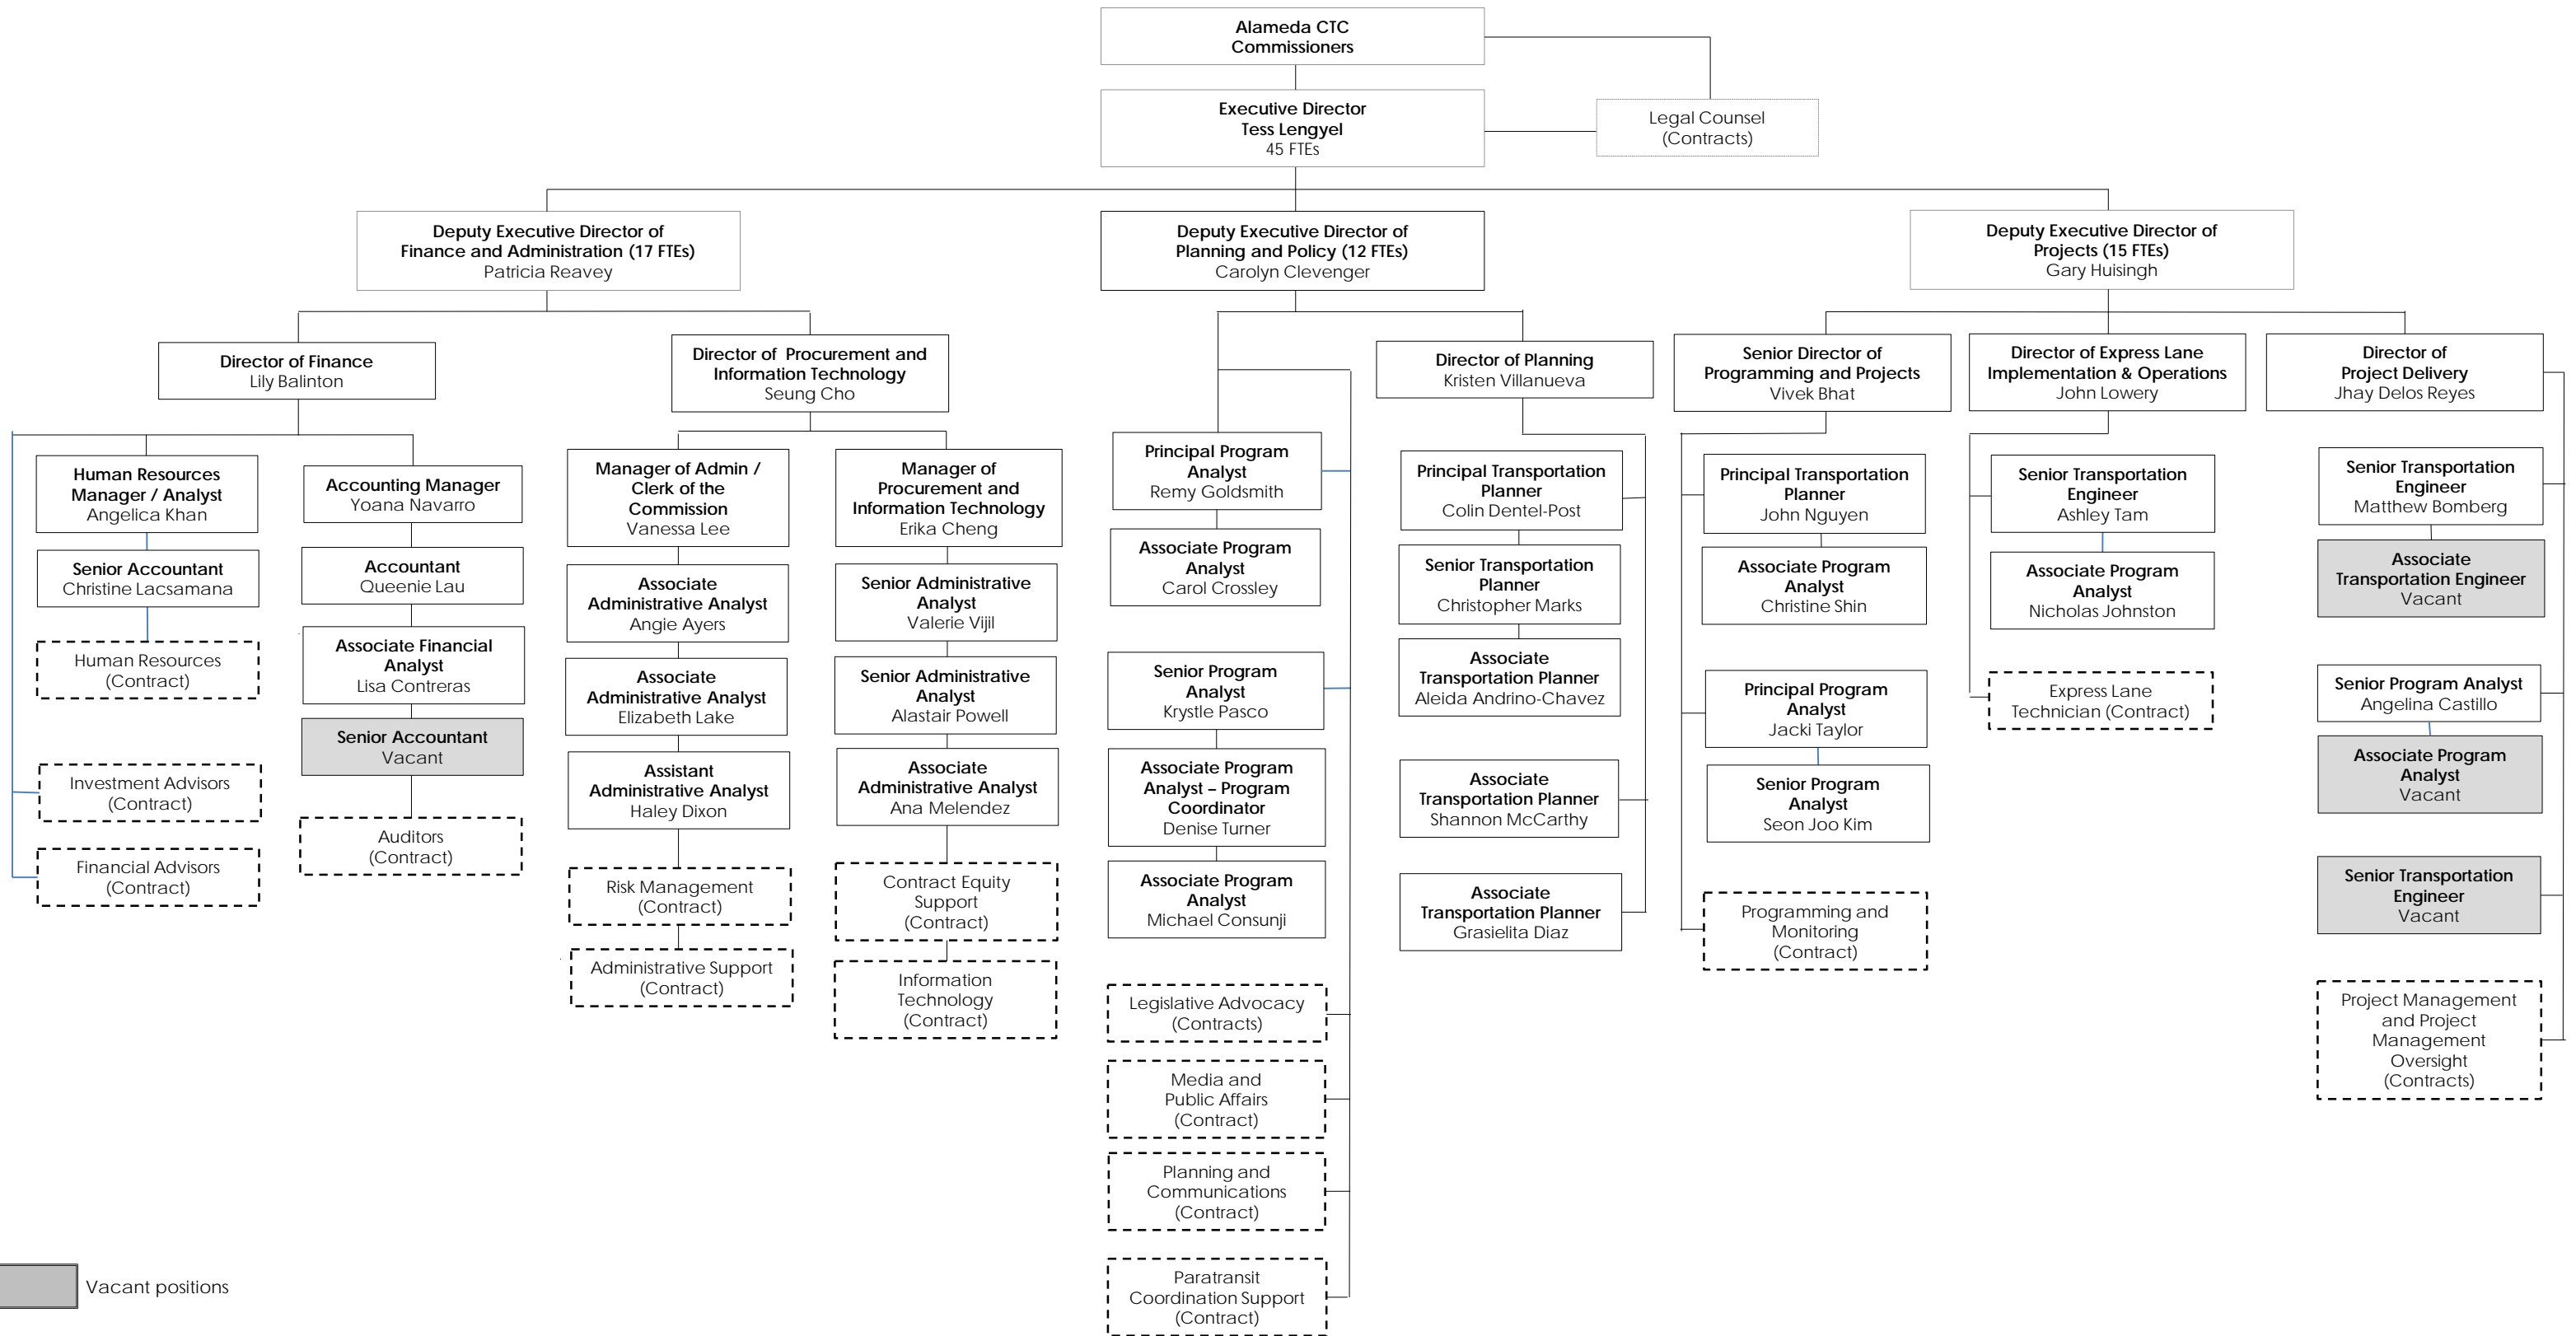

Alameda County Transportation Commission Functional Organizational Chart

Alameda County Transportation Commission Staffing Organizational Chart

Alameda County Transportation Commission Staffing Organizational Chart As of June 18, 2024

Vacant positions